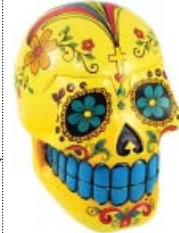

\$22 .95 FB166

Black Day Dead Skull box 5"

*Sculpted of cold cast resin, this Day of the Dead Skull Box is a beautiful imitation of the Calavera skulls created during the celebration of the Day of the Dead (Dia De los Muertos). 4" x 4" x 5"*

\$22 .95 FB167

White Day Dead Skull box 5"

*Sculpted of cold cast resin, this Day of the Dead Skull Box is a beautiful imitation of the Calavera skulls created during the celebration of the Day of the Dead (Dia De los Muertos). 4" x 4" x 5"*

\$22 .95 FB168

Yellow Day Dead Skull box 5"

*Sculpted of cold cast resin, this Day of the Dead Skull Box is a beautiful imitation of the Calavera skulls created during the celebration of the Day of the Dead (Dia De los Muertos). 4" x 4" x 5"*

\$22 .95 FB169

Black Day Dead Skull bank 4 1/2"

*This sculpted Day of the Dead skull bank is created in imitation of the sugar Calavera skulls that celebrate the Mexican Day of the Dead. 4 1/2" x 3" x 4 1/2"*